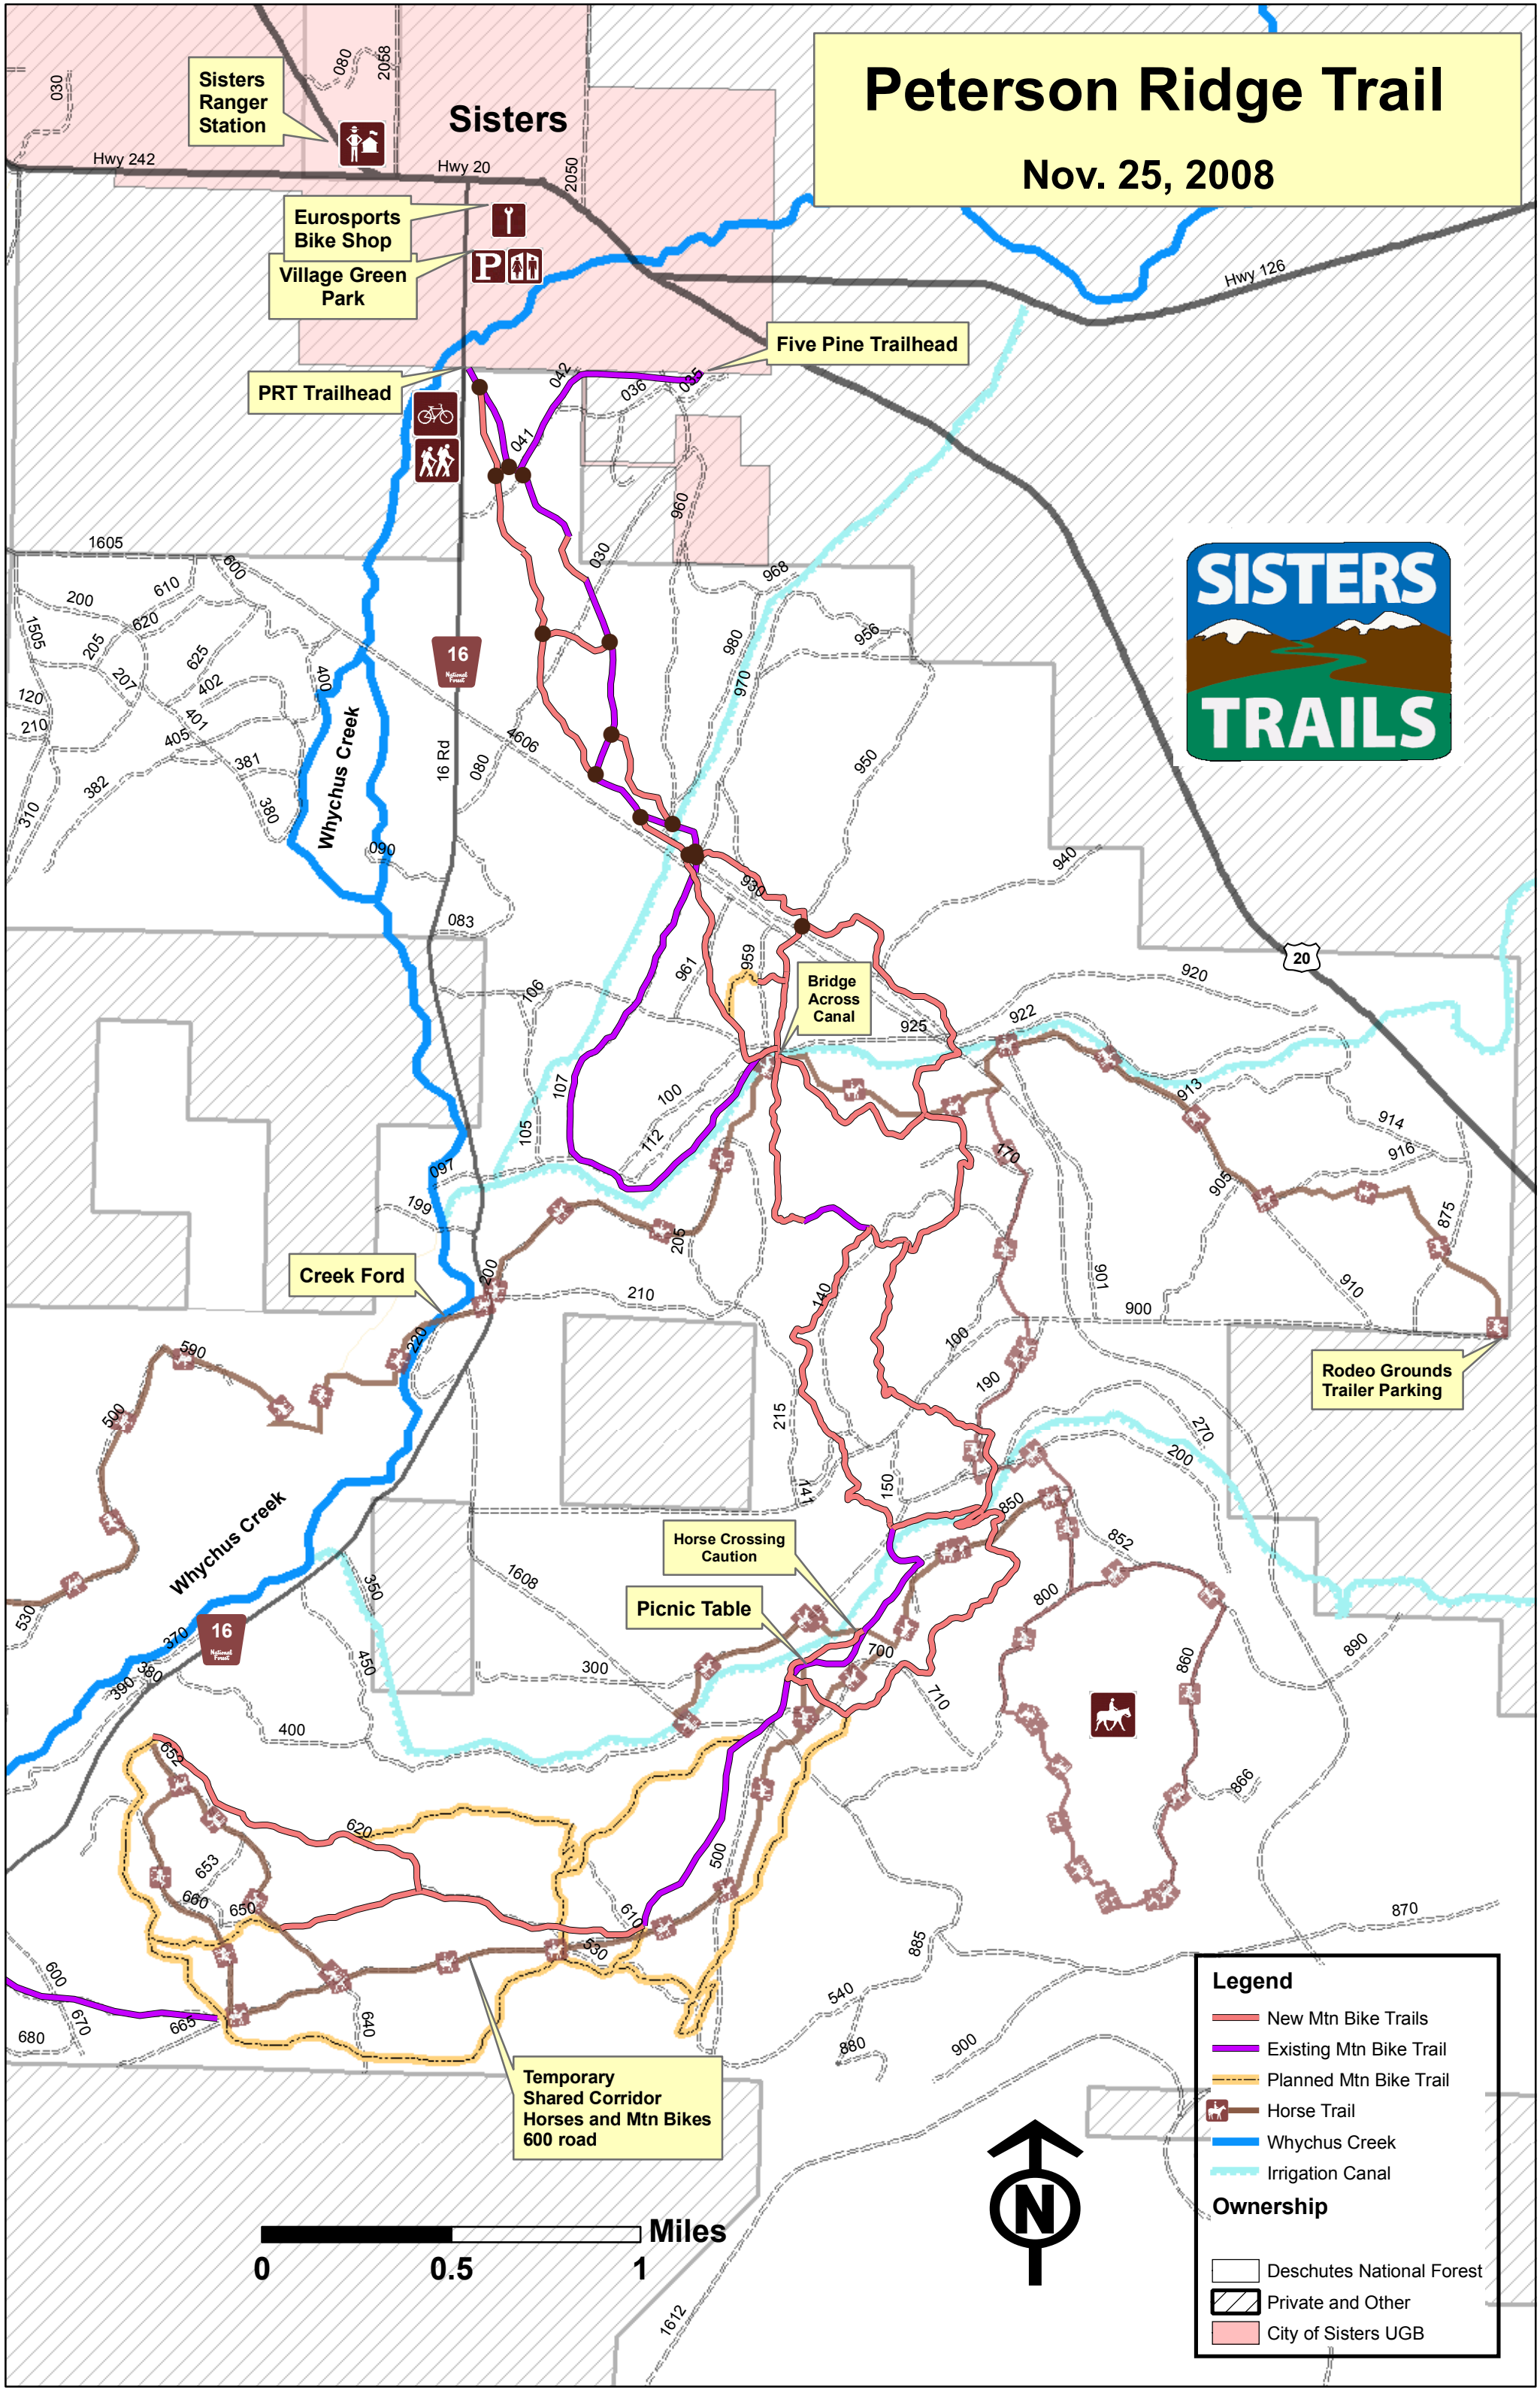

# Peterson Ridge Trail

Nov. 25, 2008

Sisters Ranger Station

Sisters

Eurosports Bike Shop  
Village Green Park

Five Pine Trailhead

PRT Trailhead

Creek Ford

Bridge Across Canal

Rodeo Grounds Trailer Parking

Horse Crossing Caution

Picnic Table

Temporary Shared Corridor  
Horses and Mtn Bikes  
600 road

**Legend**

- New Mtn Bike Trails
- Existing Mtn Bike Trail
- Planned Mtn Bike Trail
- Horse Trail
- Whychus Creek
- Irrigation Canal

**Ownership**

- Deschutes National Forest
- Private and Other
- City of Sisters UGB