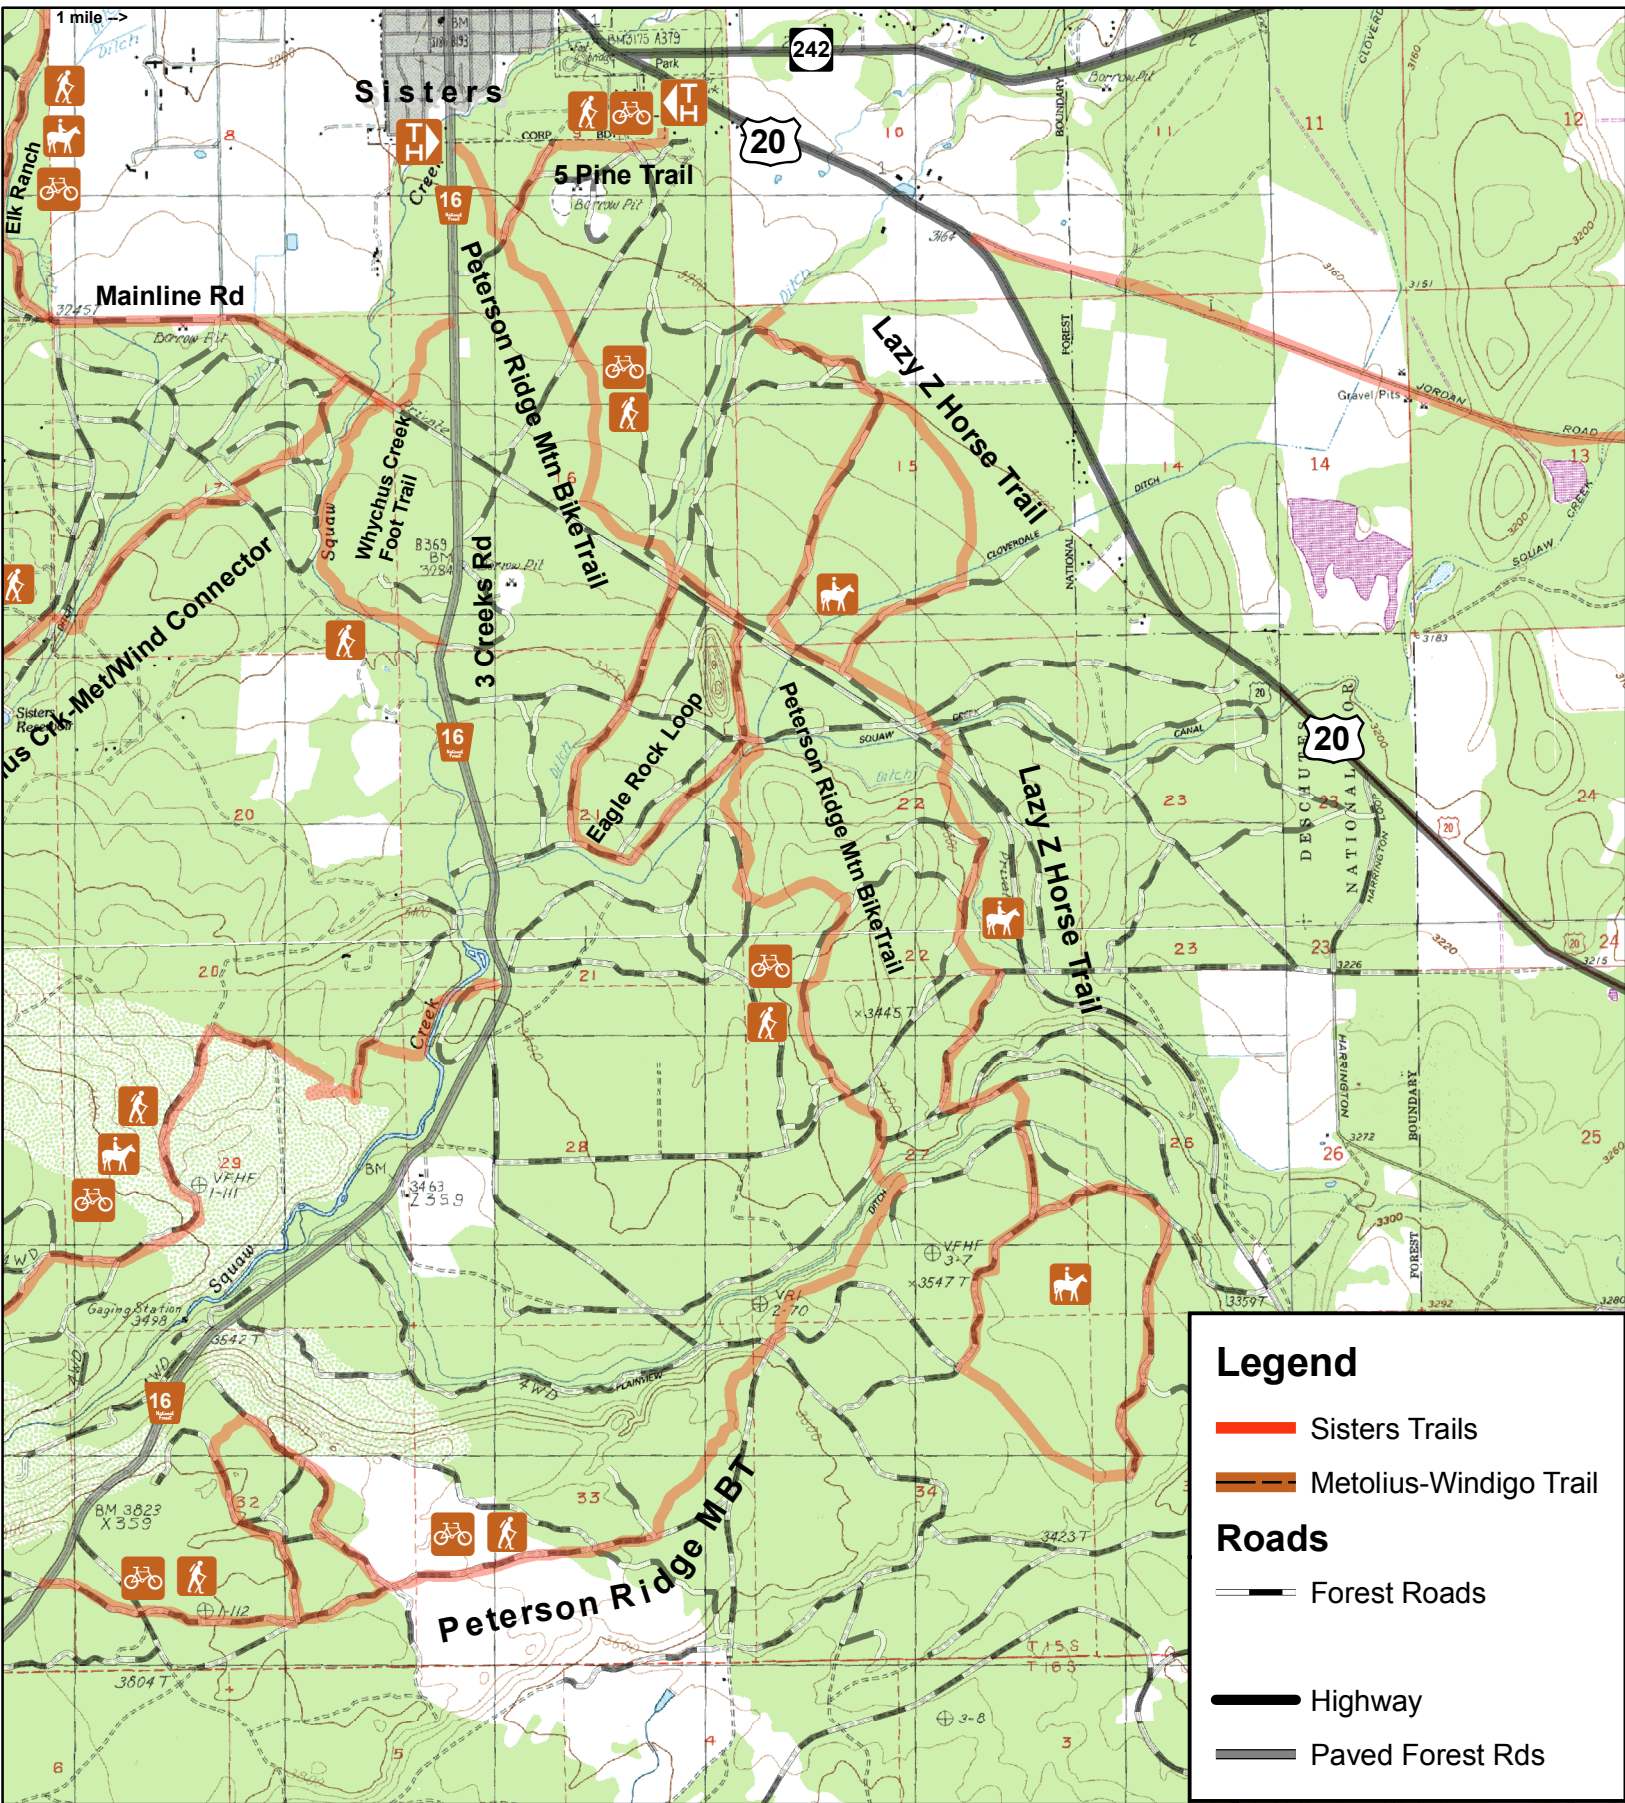

# Peterson Ridge Mt Bike Trails and Lazy Z Horse Trails

**Legend**

- Sisters Trails
- Metolius-Windigo Trail

**Roads**

- Forest Roads
- Highway
- Paved Forest Rds

1:36,000

Sisters Trail Committee  
Feb 17, 2008